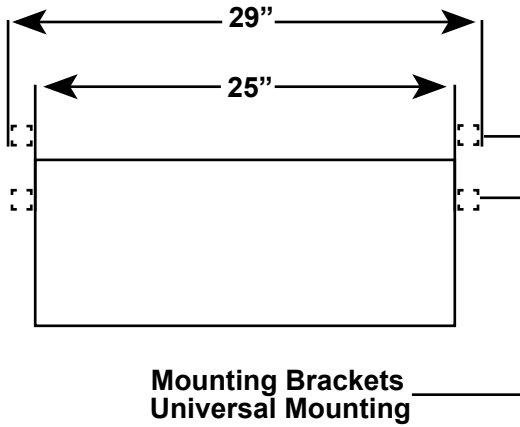

Phoenix Lite Series

Conduit and Cabinet Dimensions

Top View

Front View

Right/Left Side View