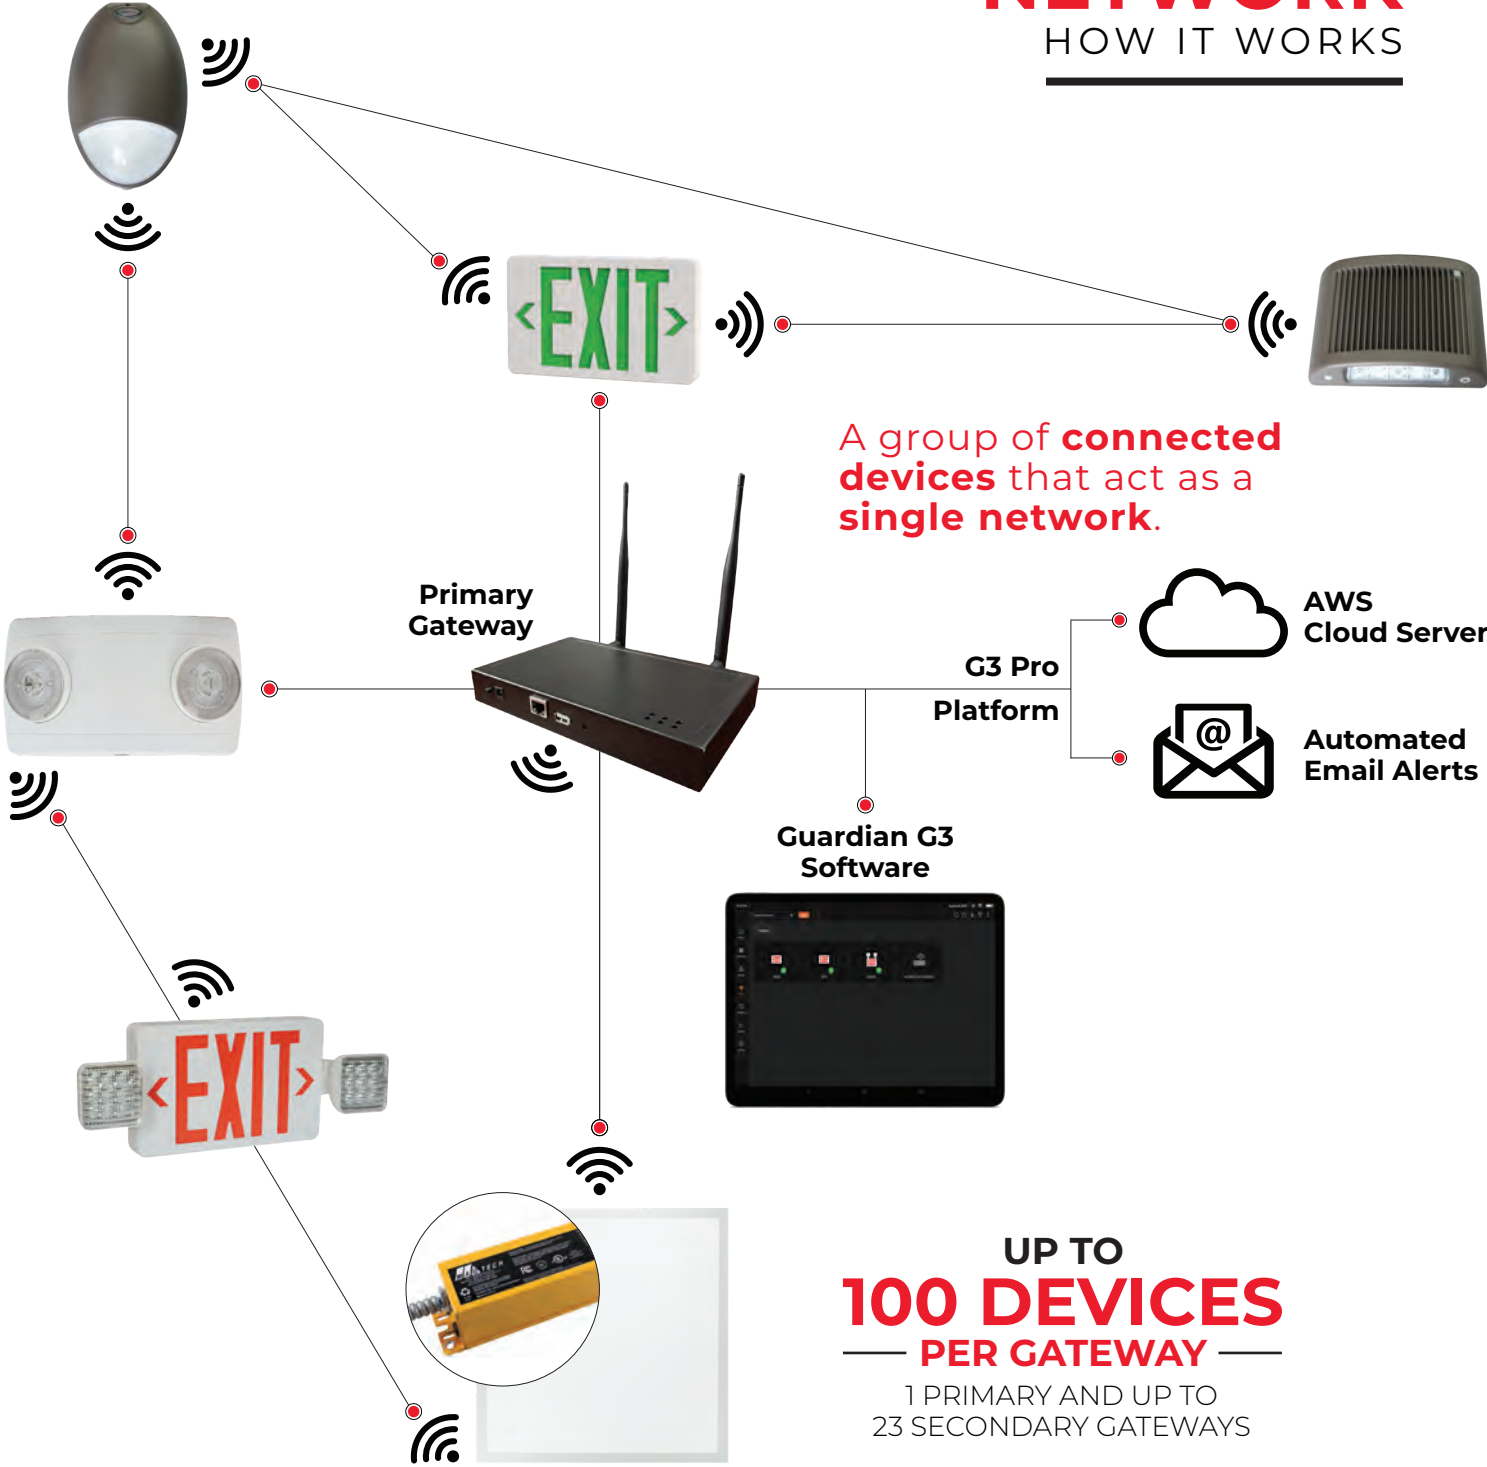

ZIGBEE MESH NETWORK 10

HOW IT WORKS

UP TO
100 DEVICES
— PER GATEWAY —

1 PRIMARY AND UP TO
23 SECONDARY GATEWAYS

UP TO
2,400 DEVICES
— PER LOCATION —

LEARN MORE

480.689.2083 | g3@barronltg.com | barronltg.com