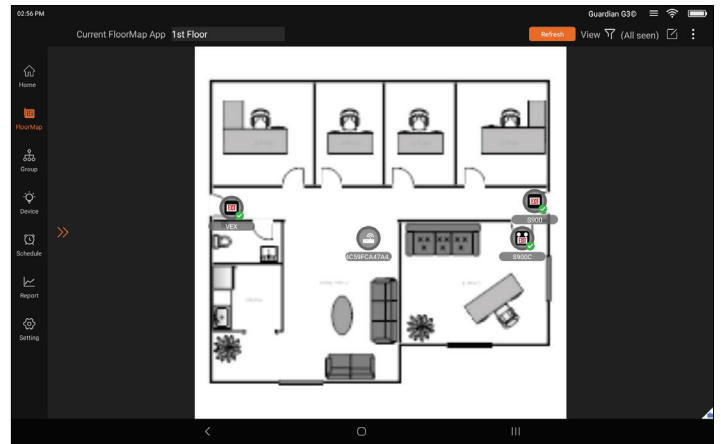

LEARN MORE

888.533.3948 | g3@barronltg.com | barronltg.com

 **EXITRONIX**[®]
GUARDIAN G3

7 G3 THE APP **KEEPS IT SIMPLE**

EASILY ACCESS DATA From a centralized location

2D FLOOR PLAN Safely import your floor plan

DRAG & DROP Fixtures onto your floor plan

SCHEDULE TESTS To select or all fixtures

FOR YOUR PEACE OF MIND

IMMEDIATE FAILURE & SUCCESS ALERTS

Via email with Pro Platform

DOWNLOADABLE

Test result reports

A	B	C	D	E	F	G	H	I
1	DEVNAME	MAC_ADD	GATEWAY	TESTID	TEST_STA	TEST_END	SPECIFIED	TEST_RESULT
2								
3	EXIT-SIGN	00124B00;4C59FCA4	78F2A511	04/04/202	04/04/202	60	success	
4	IES-Retrof	00124B00;4C59FCA4	78F2A511	04/04/202	04/04/202	60	success	
5	SCEL-800-	00124B00;4C59FCA4	78F2A511	04/04/202	04/04/202	60	success	
6	EXIT-SIGN	00124B00;4C59FCA4	78F2A511	04/04/202	04/04/202	60	success	
7	IES-Retrof	00124B00;4C59FCA4	78F2A511	04/04/202	04/04/202	60	success	
8	0x7aae	00124B00;4C59FCA4	78F2A511	04/04/202	04/04/202	60	success	