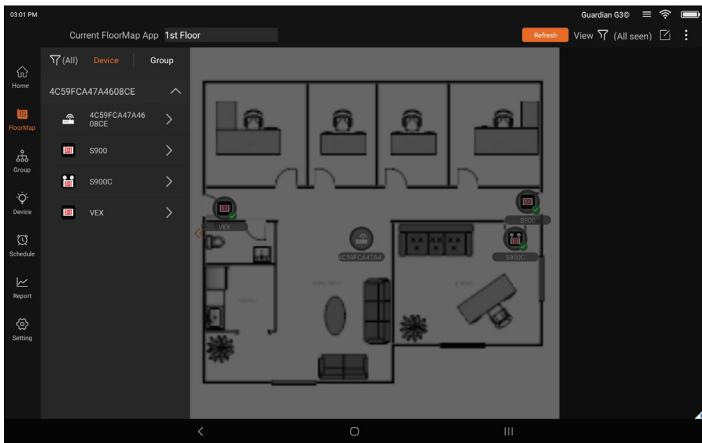

LEARN MORE

888.533.3948 | g3@barronltg.com | barronltg.com

 **EXITRONIX**[®]
GUARDIAN G3

7 G3 THE APP **KEEPS IT SIMPLE**

EASILY ACCESS DATA From a centralized location

2D FLOOR PLAN Safely import your floor plan

DRAG & DROP Fixtures onto your floor plan

SCHEDULE TESTS To select or all fixtures

FOR YOUR PEACE OF MIND

IMMEDIATE FAILURE & SUCCESS ALERTS

Via email with Pro Platform

DOWNLOADABLE

Test result reports

A	B	C	D	E	F	G	H	I
1	DEVNAME	MAC_ADD	GATEWAY	TESTID	TEST_STA	TEST_END	SPECIFIED	TEST_RESULT
2								
3	EXIT-SIGN	00124B00;4C59FCA4	78F2A511	04/04/202	04/04/202	60	success	
4	IES-Retrof	00124B00;4C59FCA4	78F2A511	04/04/202	04/04/202	60	success	
5	SCEL-800-	00124B00;4C59FCA4	78F2A511	04/04/202	04/04/202	60	success	
6	EXIT-SIGN	00124B00;4C59FCA4	78F2A511	04/04/202	04/04/202	60	success	
7	IES-Retrof	00124B00;4C59FCA4	78F2A511	04/04/202	04/04/202	60	success	
8	0x7aae	00124B00;4C59FCA4	78F2A511	04/04/202	04/04/202	60	success	