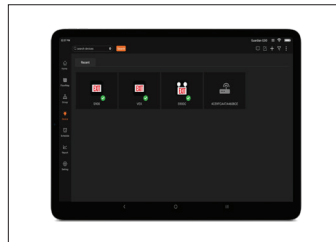

TAB10/TAB12
10" or 12" Tablet with
Guardian G3 Software