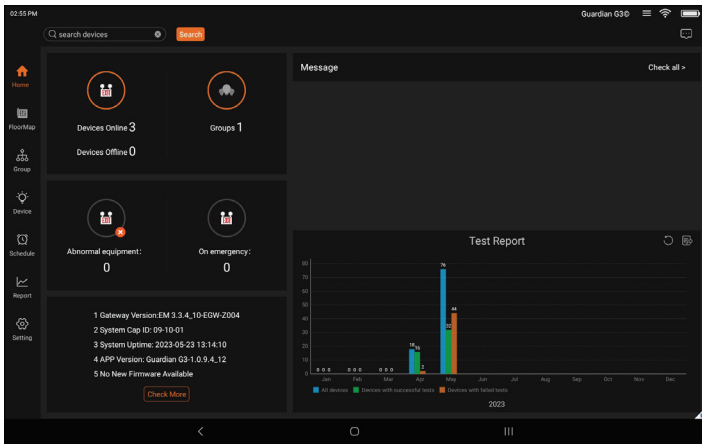

7 G3 THE APP **KEEPS IT SIMPLE**

EASILY ACCESS DATA From a centralized location