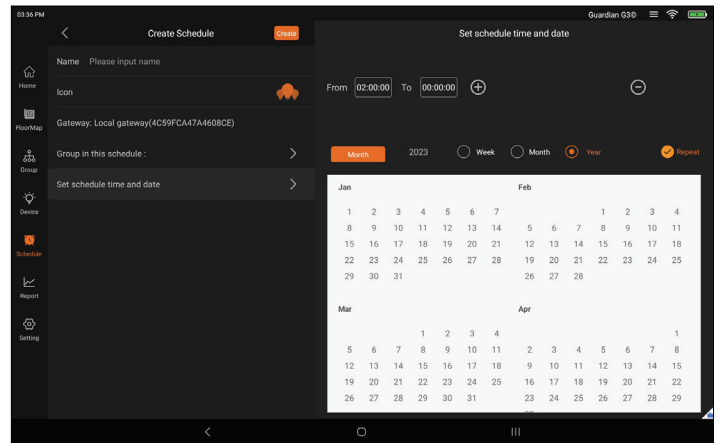

UNLOCK ULTIMATE NETWORK PROTECTION

6

WITH GUARDIAN G3

HOST LOCALLY & KEEP HACKERS AT BAY

By hosting **Guardian G3** locally, you can bypass your IT department. The **G3** data is securely stored on your gateway, **providing utmost network protection** against potential hackers.

LEARN MORE

888.533.3948 | g3@barronltg.com | barronltg.com

 **EXITRONIX**[®]
GUARDIAN G3

7 G3 THE APP **KEEPS IT SIMPLE**

EASILY ACCESS DATA From a centralized location

2D FLOOR PLAN Safely import your floor plan

DRAG & DROP Fixtures onto your floor plan

SCHEDULE TESTS To select or all fixtures

FOR YOUR PEACE OF MIND

IMMEDIATE FAILURE & SUCCESS ALERTS

Via email with Pro Platform

DOWNLOADABLE

Test result reports

A	B	C	D	E	F	G	H	I
1	DEVNAME	MAC_ADD	GATEWAY	TESTID	TEST_STA	TEST_END	SPECIFIED	TEST_RESULT
2								
3	EXIT-SIGN	00124B00;4C59FCA4	78F2A511	04/04/202	04/04/202	60	success	
4	IES-Retrof	00124B00;4C59FCA4	78F2A511	04/04/202	04/04/202	60	success	
5	SCEL-800-	00124B00;4C59FCA4	78F2A511	04/04/202	04/04/202	60	success	
6	EXIT-SIGN	00124B00;4C59FCA4	78F2A511	04/04/202	04/04/202	60	success	
7	IES-Retrof	00124B00;4C59FCA4	78F2A511	04/04/202	04/04/202	60	success	
8	0x7aae	00124B00;4C59FCA4	78F2A511	04/04/202	04/04/202	60	success	