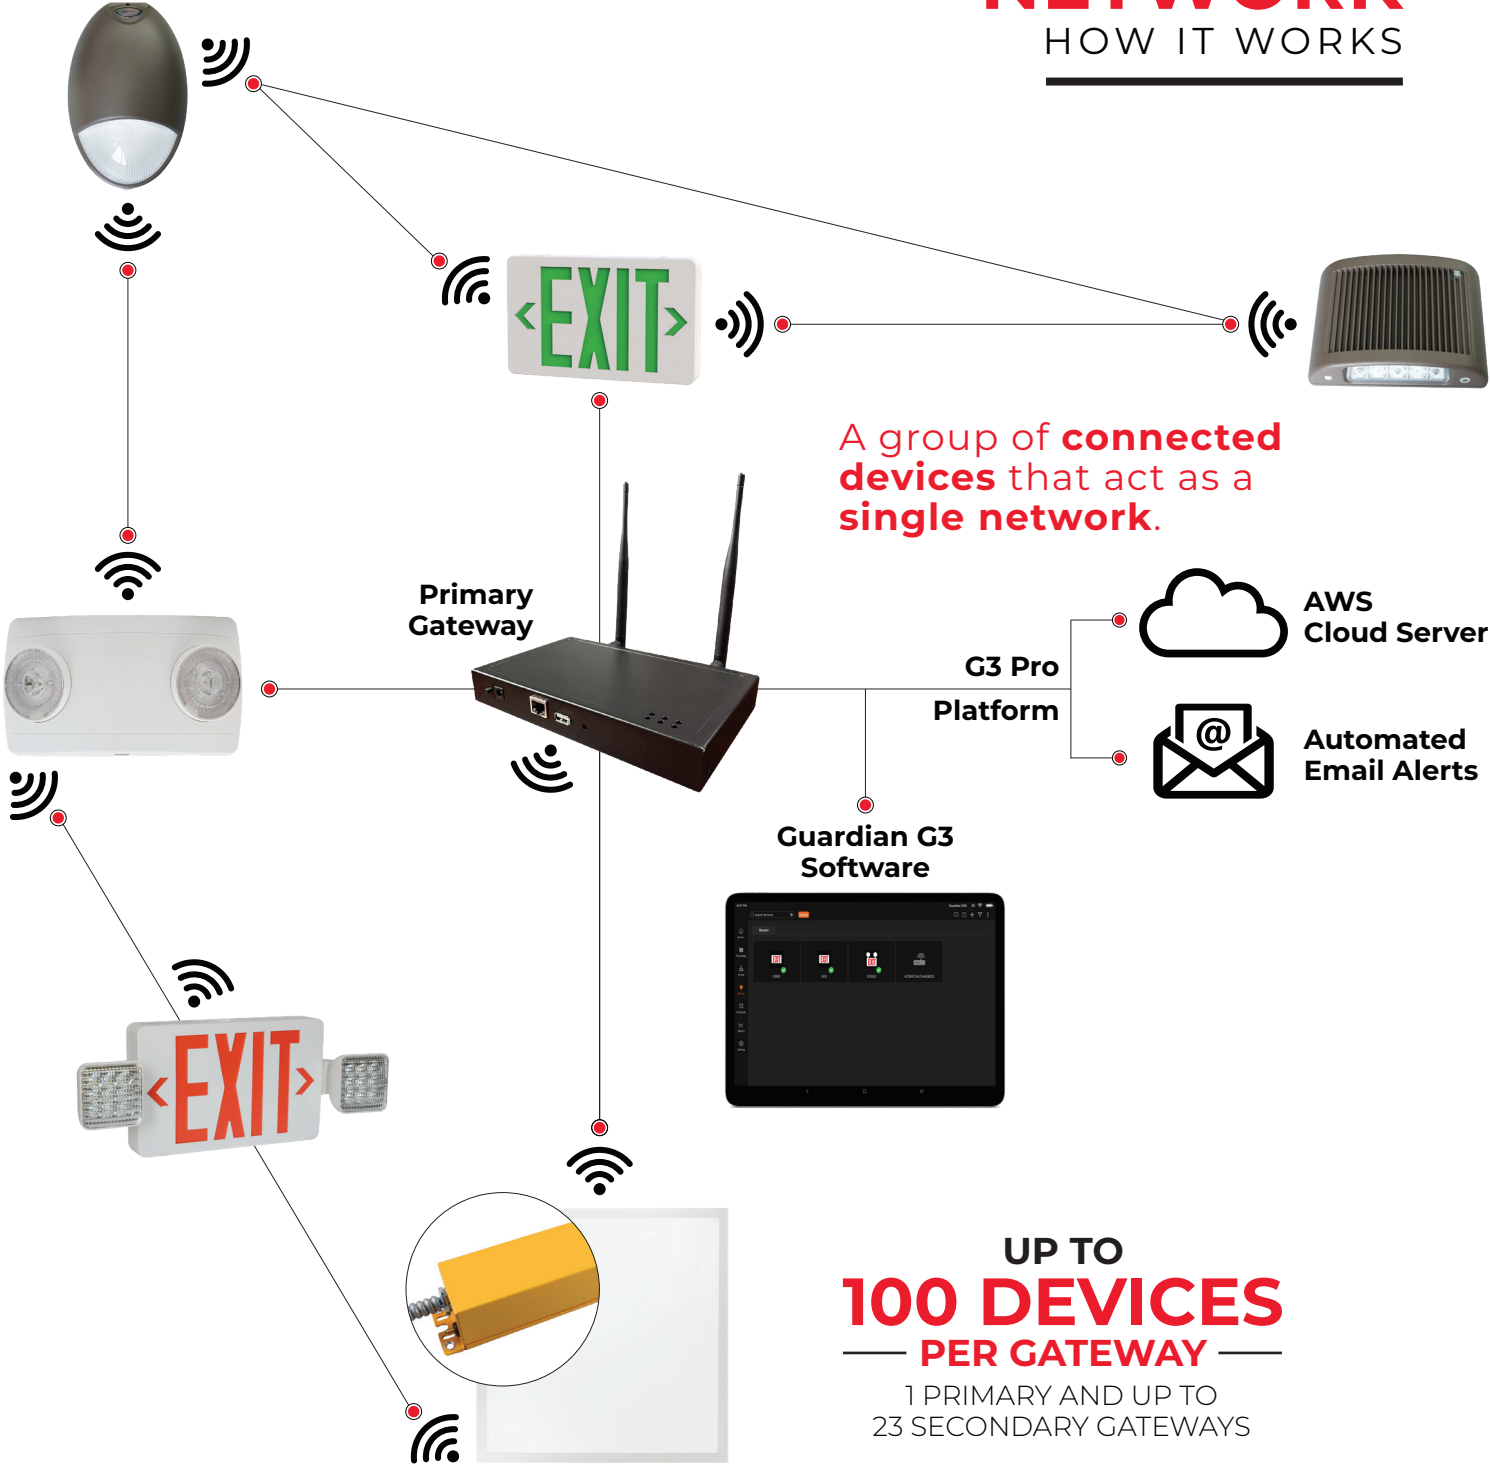

ZIGBEE MESH NETWORK 10

HOW IT WORKS

UP TO
100 DEVICES
— PER GATEWAY —

1 PRIMARY AND UP TO
23 SECONDARY GATEWAYS

UP TO
2,400 DEVICES
— PER LOCATION —

LEARN MORE

888.533.3948 | g3@barronltg.com | barronltg.com