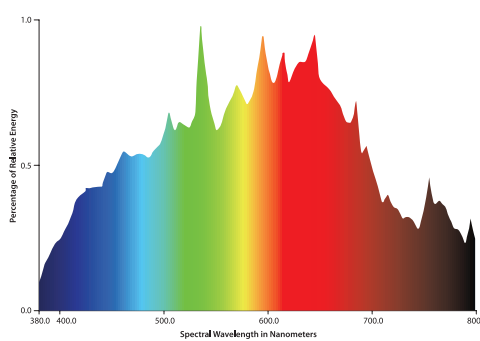

600W (GLL-600-MH)

Initial Lumens: 58,000
Lamp Lumens Per Watt: 97
Rated Life: 10,000
Color Rendering Index (CRI): 60
Burning Position: UNIVERSAL
Fixture Rating: OPEN/ENCLOSED
ANSI Designation: S106
MOGUL BASE

400W (GLL-400-MH)

Initial Lumens: 32,000
Lamp Lumens Per Watt: 80
Rated Life: 10,000
Color Rendering Index (CRI): 70
Burning Position: VERTICAL ONLY (BASE UP)
Fixture Rating: OPEN/ENCLOSED
ANSI Designation: M59
MOGUL BASE

LUMEN MAINTENANCE

LUMEN MAINTENANCE

LUMEN MAINTENANCE

SPECTRUM CHART

SPECTRUM CHART

SPECTRUM CHART