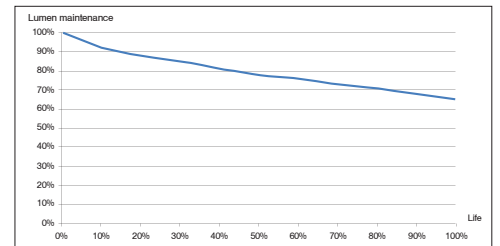

LUMEN MAINTENANCE