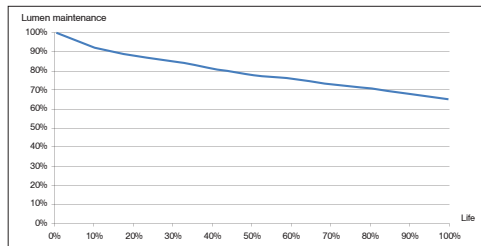

LUMEN MAINTENANCE