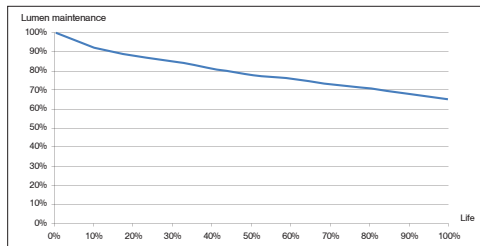

315W (GLL-315-CSI-DE)

Initial Lumens: 28,500
Lamp Lumens Per Watt: 90
Rated Life: 20,000
Color Rendering Index (CRI): 95
Burning Position: UNIVERSAL
Fixture Rating: OPEN/ENCLOSED
Base Designation: K12x30s
DOUBLE-ENDED

1000W (GLL-1000-HDEL-HPS)

Initial Lumens: 140,000
Lamp Lumens Per Watt: 140
Rated Life: 20,000
Color Rendering Index (CRI): 25
Burning Position: UNIVERSAL
Fixture Rating: OPEN/ENCLOSED
ANSI Designation: S52
DOUBLE-ENDED

600W (GLL-600-MH)

Initial Lumens: 58,000
Lamp Lumens Per Watt: 97
Rated Life: 10,000
Color Rendering Index (CRI): 60
Burning Position: UNIVERSAL
Fixture Rating: OPEN/ENCLOSED
ANSI Designation: S106
MOGUL BASE

315W (GLL-315-CSI-T15)

Initial Lumens: 32,000
Lamp Lumens Per Watt: 102
Rated Life: 20,000
Color Rendering Index (CRI): 95
Burning Position: UNIVERSAL
Fixture Rating: OPEN/ENCLOSED
ANSI Designation: C182/O
MOGUL BASE

1000W (GLL-1000-HPS)

Initial Lumens: 150,000
Lamp Lumens Per Watt: 150
Rated Life: 24,000
Color Rendering Index (CRI): 25
Burning Position: UNIVERSAL
Fixture Rating: OPEN/ENCLOSED
ANSI Designation: S52
MOGUL BASE
*600W and 400W available

400W (GLL-400-MH)

Initial Lumens: 32,000
Lamp Lumens Per Watt: 80
Rated Life: 10,000
Color Rendering Index (CRI): 70
Burning Position: VERTICAL ONLY (BASE UP)
Fixture Rating: OPEN/ENCLOSED
ANSI Designation: M59
MOGUL BASE

LUMEN MAINTENANCE