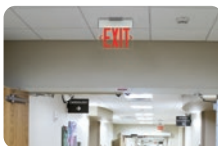

CONTROL SYSTEMS
BLACK BOX
HORTICULTURE
CONTROLS

RECYCLING PROGRAMS
ENVIRONMENTALLY
RESPONSIBLE LAMP
DISPOSAL

DARK CYCLE FRIENDLY
LED VAPORTIGHT
TASK LIGHTING

INTERIOR FACILITY LED LIGHTING

EMERGENCY EGRESS
EXIT SIGNS &
EMERGENCY LIGHTING