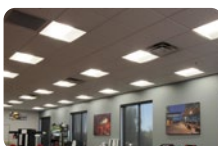

LOBBY AND OFFICE
LED BASKETS
& DOWNLIGHTS