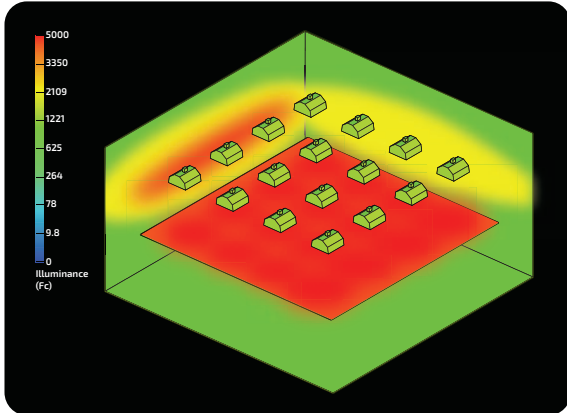

EXPERT SOLUTIONS

Growlite and Barron provide a complete suite of products that offer lighting solutions for your entire grow facility. All of our luminaires are rigorously tested in real world installations and are listed to UL standards. Whether using pole-mounted fixtures in the parking lot, general service lighting in the corridors, or Growlite's cutting-edge horticulture lights, operators can be confident in the durability, performance and safety of our lighting products.