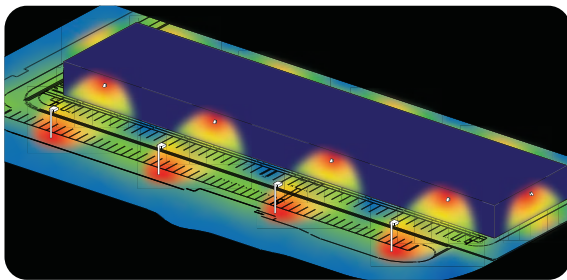

EXTERIOR GROW FACILITY LAYOUT