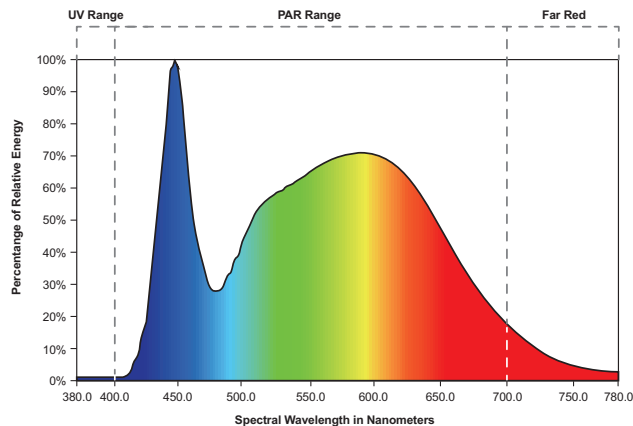

ORDERING INFORMATION

Series/Configuration	Description
GRM-40L-WH	40W 4' Linear vaportight LED, full-spectrum, 120-277VAC, Wet Location, white finish

Specifications are subject to change without notice. Installation must be performed in accordance with Barron Lighting Group installation instructions.

10840453 Rev 1

7885 North Glen Harbor Blvd
Glendale, Arizona 85307
800.533.3948
growlite.com