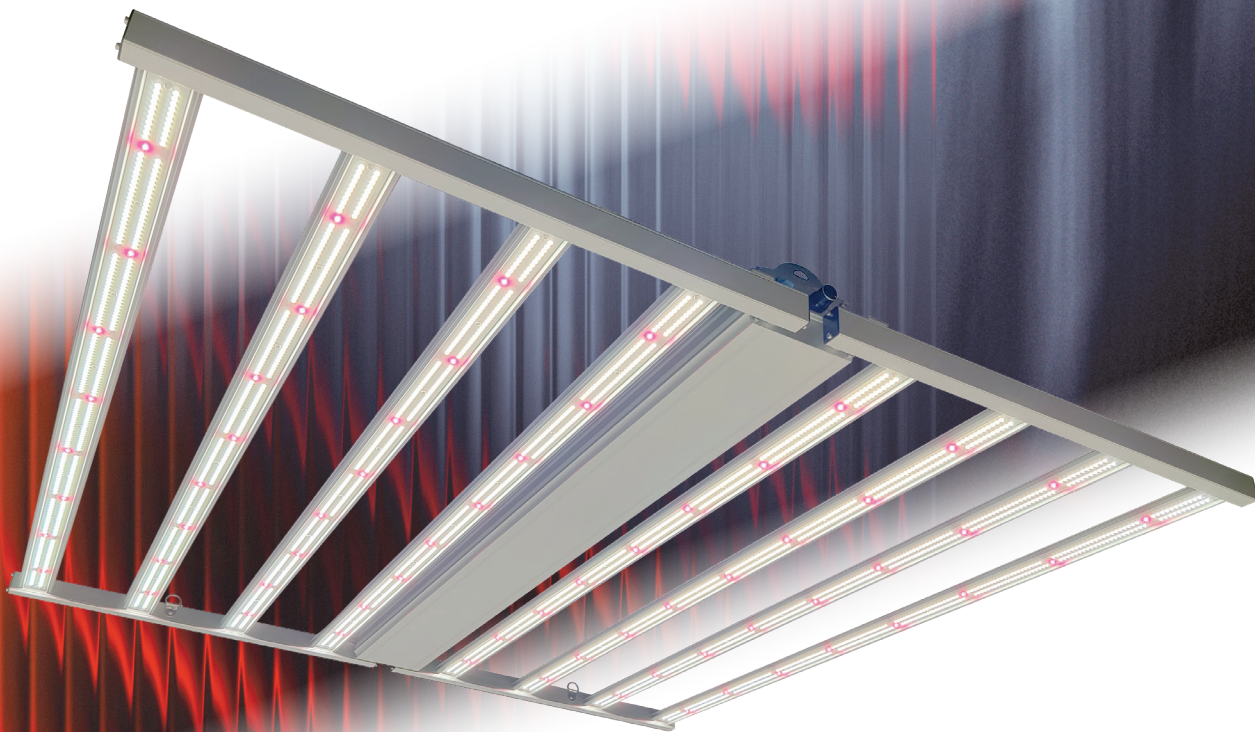

FULGENT LED

720W 8 BAR LED GROW LIGHT

720W

INPUT POWER

0-10V DIMMING

2 RJ PORTS

2.5 $\mu\text{mol}/\text{J}$

SYSTEM EFFICACY

growlite channel

GROWLITE.COM

IP65 RATED | BUILT-IN DRIVERS | 0-10V DIMMING READY

The **720W FULGENT LED 8 bar** grow light is a high-performance, low-profile, energy-efficient horticulture LED fixture. Ideal for indoor cultivation over benches, multi-level vertical racks and grow tents. **FULGENT LED** features built-in drivers, Samsung and OSRAM LEDs for optimum efficiency, reliability and high-end performance. A well-balanced red-to-blue full-spectrum provides deep canopy penetration and high-quality yields for cannabis, food, and floriculture harvests.

FULGENT LED

SKU GLED-FWH-A-VS-FS1

**IDEAL FOR
SINGLE-TIER BENCHES,
MULTI-TIER RACKS,
AND GROW TENTS.**

720W 8 BAR LED GROW LIGHT

- Low profile, ideal for indoor cultivation over benches, multi-level vertical racks, and grow tents
- Foldable design
- Well balanced full spectrum
- 0-10V Dimming², 2 RJ ports for smart control
- 120-277VAC Input, 347-480VAC optional (Please consult factory)
- Hanging kit included
- UL Listed, IP65
- Five Year Warranty (Terms and Conditions Apply)