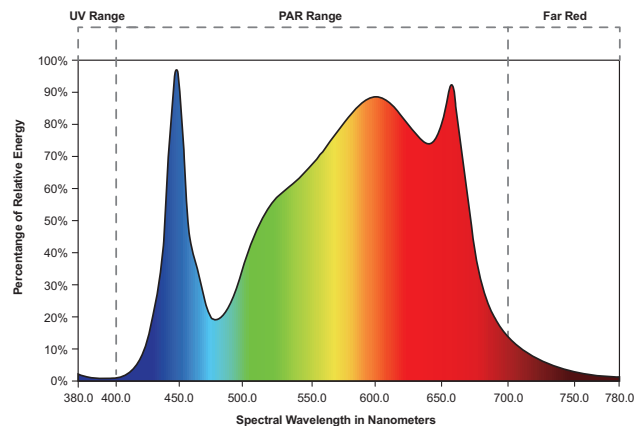

FULGENT LED

SKU GLED-FWH-A-VS-FS1

**IDEAL FOR
SINGLE-TIER BENCHES,
MULTI-TIER RACKS,
AND GROW TENTS.**

720W 8 BAR LED GROW LIGHT

- Low profile, ideal for indoor cultivation over benches, multi-level vertical racks, and grow tents
- Foldable design
- Well balanced full spectrum
- 0-10V Dimming², 2 RJ ports for smart control
- 120-277VAC Input, 347-480VAC optional (Please consult factory)
- Hanging kit included
- UL Listed, IP65
- Five Year Warranty (Terms and Conditions Apply)

ORDERING INFORMATION

System/Configuration	Description
GLED-FWH-A-VS-FS1 ³	720W ¹ 8 Bar LED Grow Light, Full-spectrum, 120-277VAC, 0-10V Dimming ²

Note:

¹ For typical power consumptions please take the GLED-FWH-A-VS-FS1 maximum wattage into consideration when designing facility circuitry (800W). Wattage runs higher at lower input voltages (120VAC) and lower wattages at higher input voltages (277VAC).