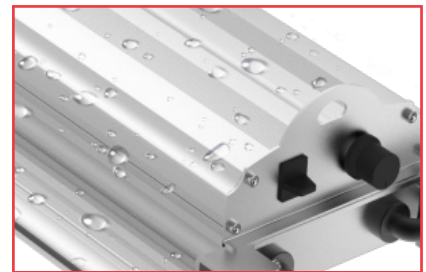

IP65 RATED

FOLLOW US @

@growlite

/growliteinc/

@growliteog

/company/growlite-inc-

growlite channel

GROWLITE.COM