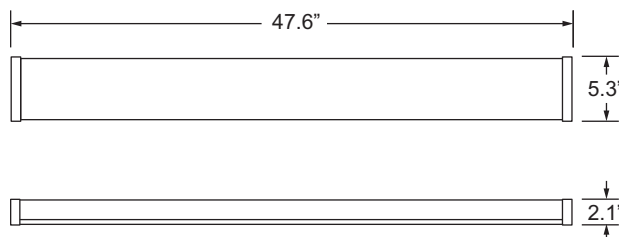

DIMENSIONS

ORDERING INFORMATION (Example: EWQ-4-CP)

Model	Description
EWQ-4-CP	Low-Profile LED Wrap, 4' Length, Power Switchable 32W/40W/48W, Color Switchable 3500K/4000K/5000K CCT, 120-277VAC, 0-10V Dimming Driver, White Finish

EQUITY LINE

Specifications are subject to change without notice. Installation must be performed in accordance with Barron Lighting Group installation instructions.

10840477 MKT-LIT-EWQ Rev 2

7885 North Glen Harbor Blvd
Glendale, Arizona 85307
800.533.3948
barronltg.com